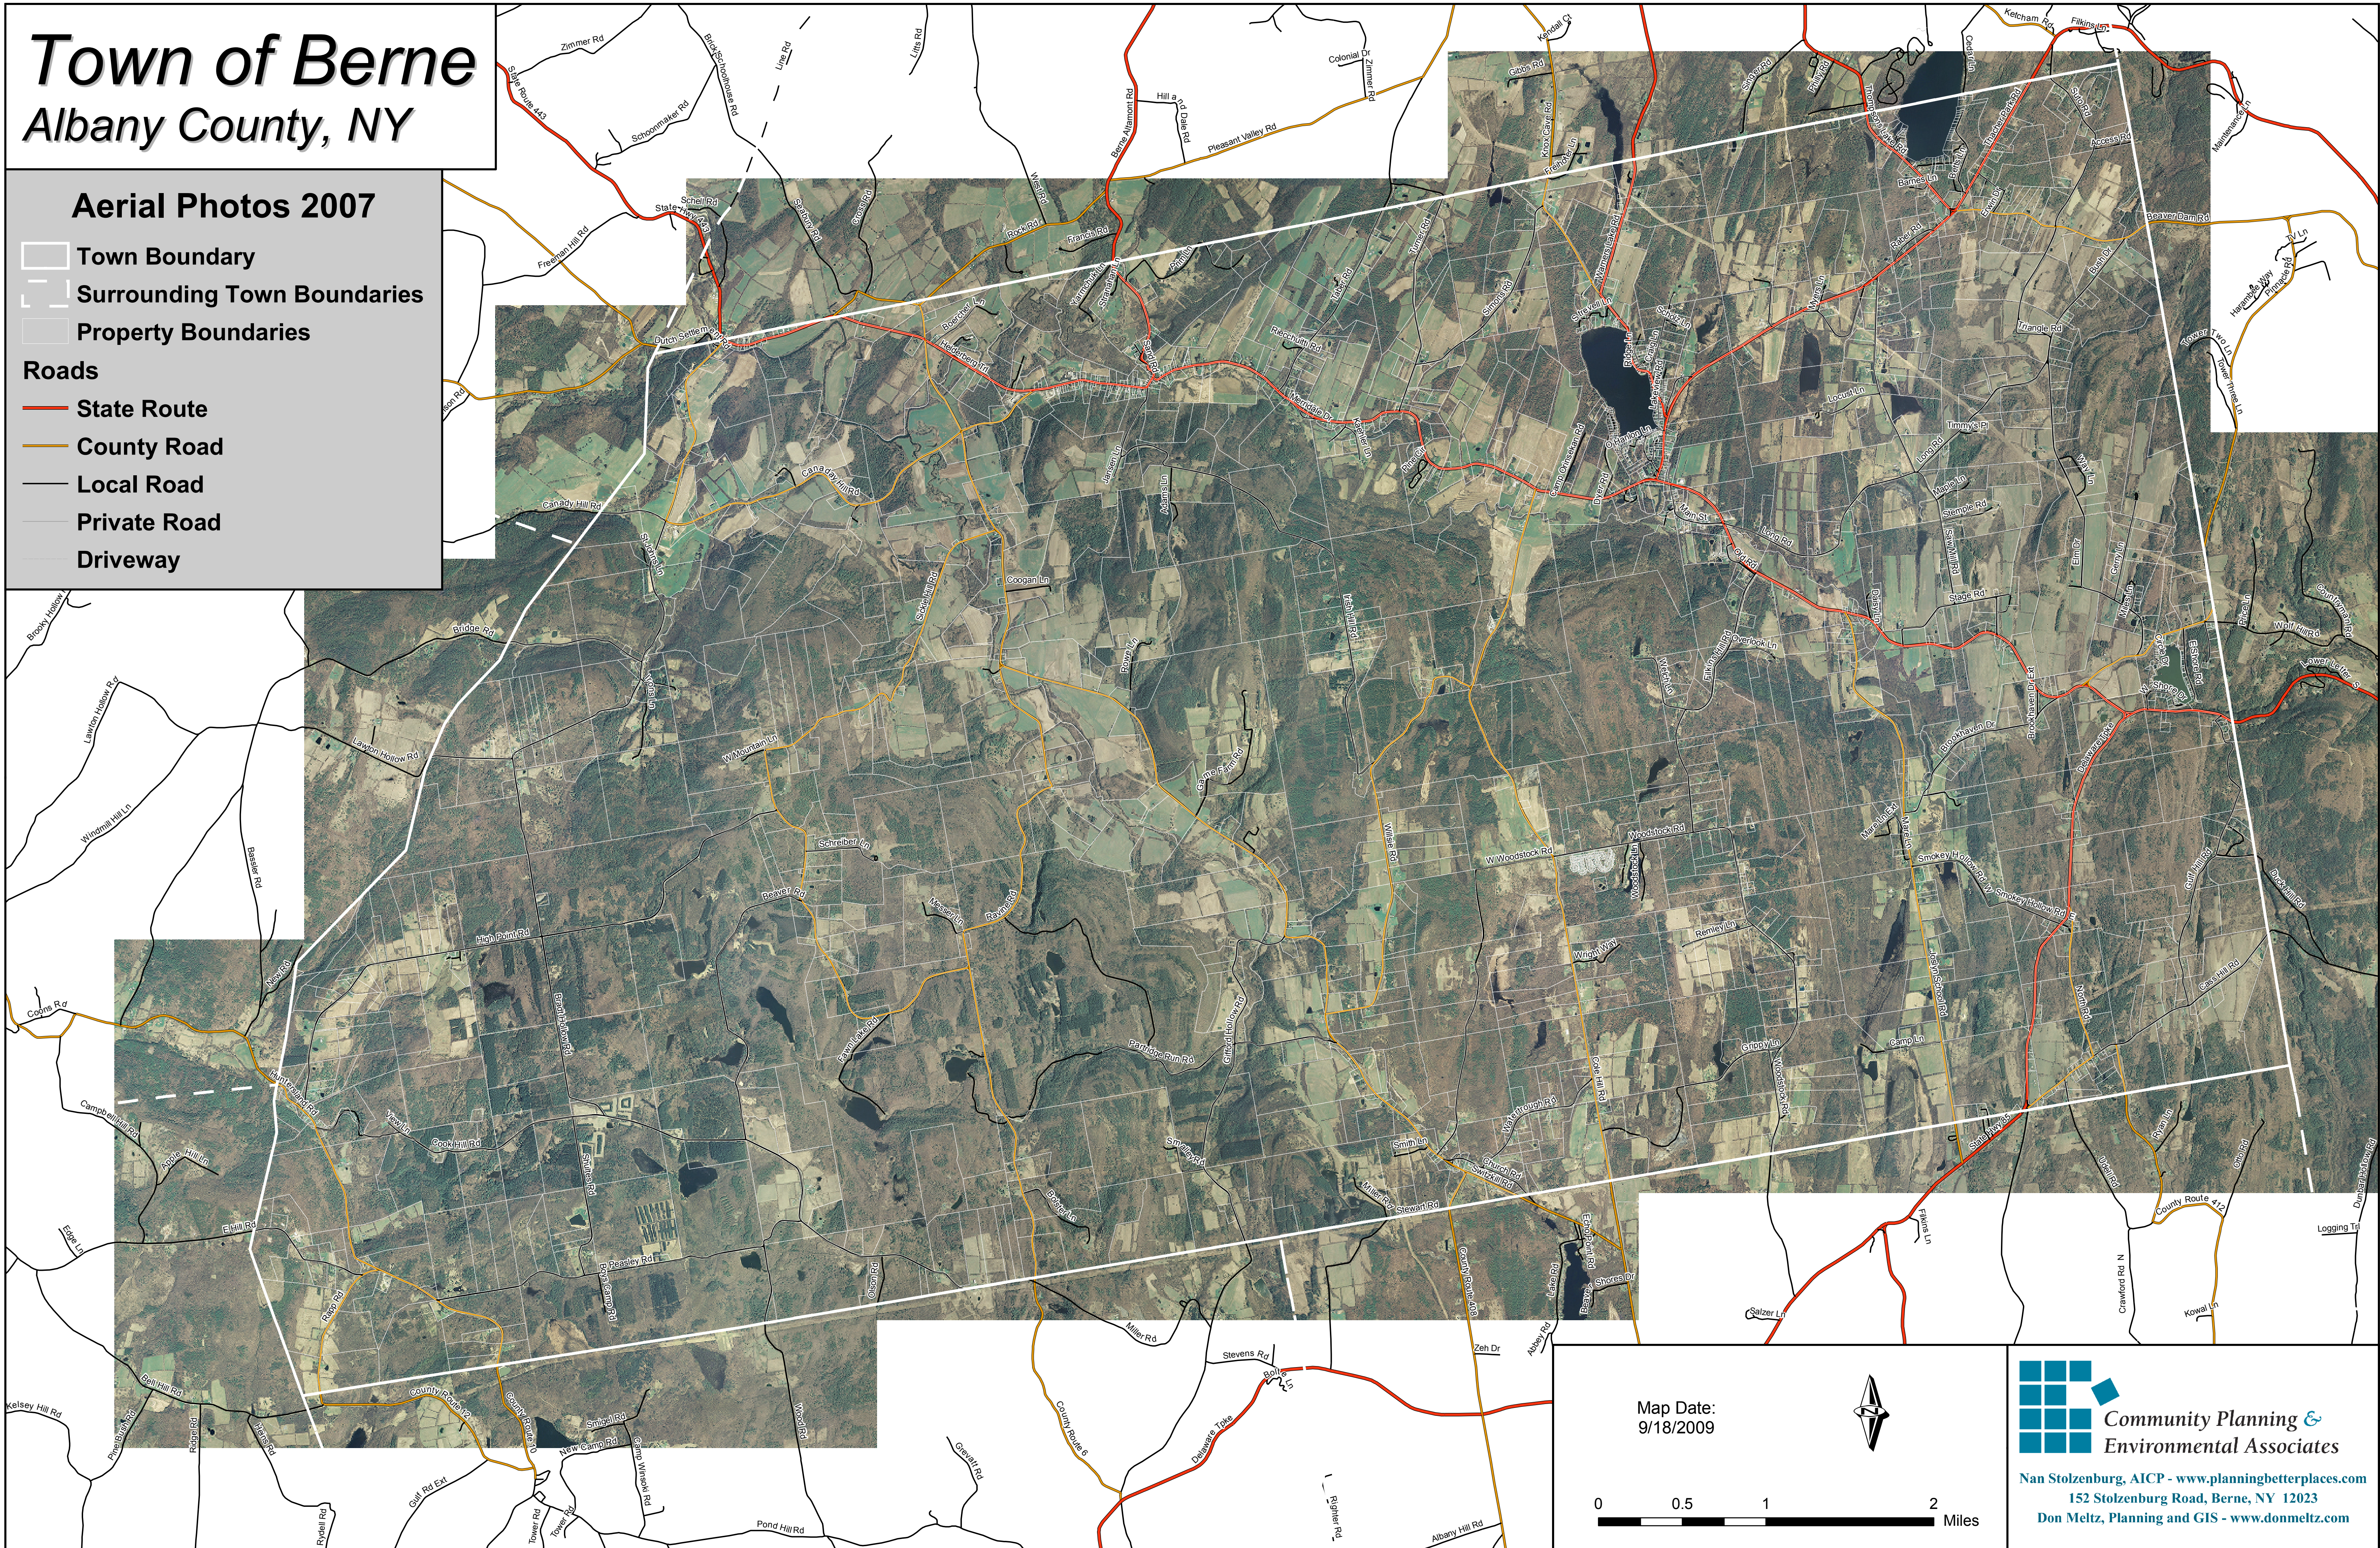

Town of Berne

Albany County, NY

Aerial Photos 2007

-  Town Boundary
-  Surrounding Town Boundaries
-  Property Boundaries

Roads

-  State Route
-  County Road
-  Local Road
-  Private Road
-  Driveway

Map Date:
9/18/2009

0 0.5 1 2 Miles

 **Community Planning &
Environmental Associates**

Nan Stolzberg, AICP - www.planningbetterplaces.com
152 Stolzenburg Road, Berne, NY 12023
Don Meltz, Planning and GIS - www.donmeltz.com